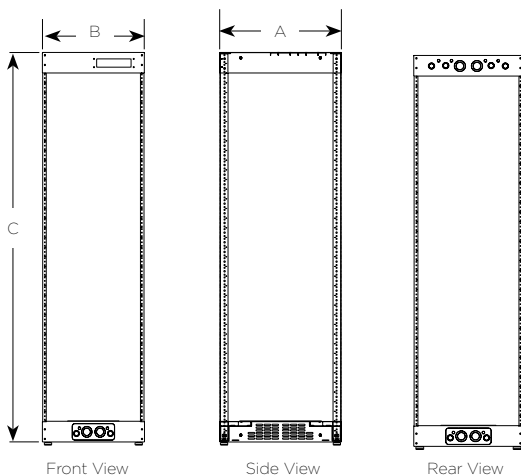

TECHNICAL DRAWINGS

RECOMMENDED ACCESSORIES

- **NS1DXXX** ■ S1 Rack Door, Solid Steel, Perforated, Plexiglass
- **NS1SXXXX** ■ S1 Rack Side Panel Pair
- **NAGS1** ■ S1 Ganging Hardware
- **NAC25H** ■ 2.5" (64 mm) Heavy Duty Casters, Set of 4
- **NASS128** ■ S1 Shelf; 28" (711 mm) Deep

For a complete list of rack accessories see page 172.