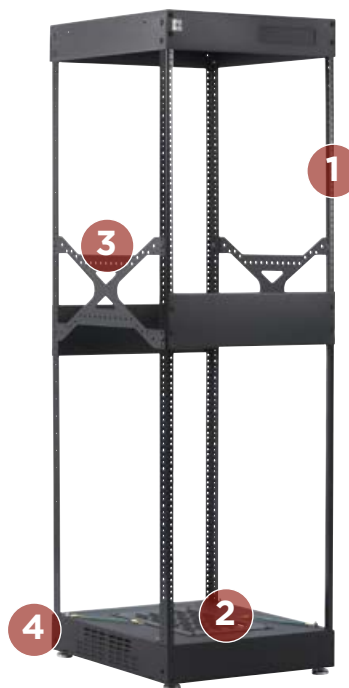

FEATURES

- 1 SIMPLE & DURABLE**
Extremely durable steel construction with rack rails enclosed at the top and bottom of the rack for extra stability. Connect multiple racks with optional rack ganging hardware for economical multi-rack installations. Optional side panels interlock into base for easy assembly.
- 2 VERSATILE DESIGN**
Ventilated bottom cover panel allows the entire bottom of the rack to be used for mounting small components or opened up for extra cable entry.
- 3 CABLE MANAGEMENT**
Side braces on S1 racks accept power strips, rear rack rail or vertical lacing strips
- 4 INCLUDES FLOOR LEVELERS**
- FINISH OPTION**
Black Wrinkle Powder Coat ■

Casters, Doors and Side Panels are all ordered separately.

ORDERING OPTIONS

Model	Rack Height	Overall Depth (A)	Usable Depth	Width (B)	Height (C)	Hheight w/ Casters
NS1F1223	12 space	23" (584 mm)	22.6" (574 mm)	19.3 (489 mm)	28.5" (724 mm)	30" (145.7 cm)
NS1F1228	12 space	28" (711 mm)	27.6" (701 mm)	19.3 (489 mm)	28.5" (724 mm)	30" (145.7 cm)
NS1F2023	20 space	23" (584 mm)	22.6" (574 mm)	19.3 (489 mm)	42.5" (107.9 cm)	44" (111 cm)
NS1F2028	20 space	28" (711 mm)	27.6" (701 mm)	19.3 (489 mm)	42.5" (107.9 cm)	44" (111 cm)
NS1F2823	28 space	23" (584 mm)	22.6" (574 mm)	19.3 (489 mm)	56.5" (143.5 cm)	58" (147.3 cm)
NS1F2828	28 space	28" (711 mm)	27.6" (701 mm)	19.3 (489 mm)	56.5" (143.5 cm)	58" (147.3 cm)
NS1F3623	36 space	23" (584 mm)	22.6" (574 mm)	19.3 (489 mm)	70.5" (179 cm)	72" (182.8 cm)
NS1F3628	36 space	28" (711 mm)	27.6" (701 mm)	19.3 (489 mm)	70.5" (179 cm)	72" (182.8 cm)
NS1F4123	41 space	23" (584 mm)	22.6" (574 mm)	19.3 (489 mm)	79.2" (201 cm)	81" (205.7 cm)
NS1F4128	41 space	28" (711 mm)	27.6" (701 mm)	19.3 (489 mm)	79.2" (201 cm)	81" (205.7 cm)