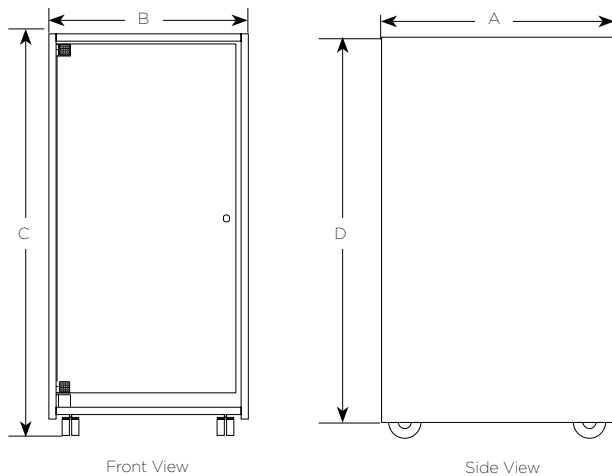

TECHNICAL DRAWINGS

RECOMMENDED ACCESSORIES

NAXS15IP ■ SurgeX Surge Protector

ESD-3 ■ Economy Sliding Drawer

UTS ■ Utility Shelves

For a complete list of rack accessories see page 172.