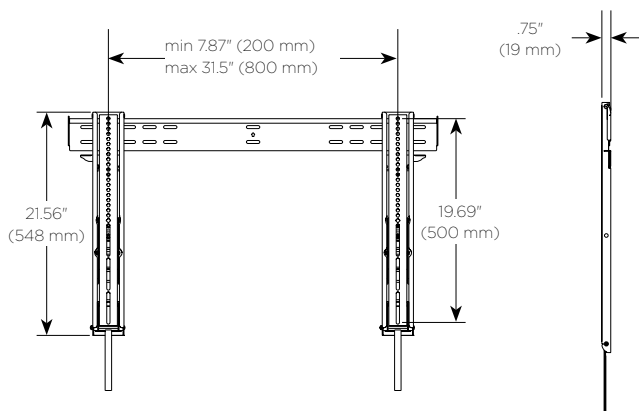

TECHNICAL DRAWINGS

RECOMMENDED ACCESSORIES

PAC521P ■ In-Wall Box with Power Outlet Conditioner

PAC522 ■ Multiple Option New Construction Pre-Wire Box

PAC515 ■ New Construction Box

For a complete list of THINSTALL accessories see pages **88 - 89**.